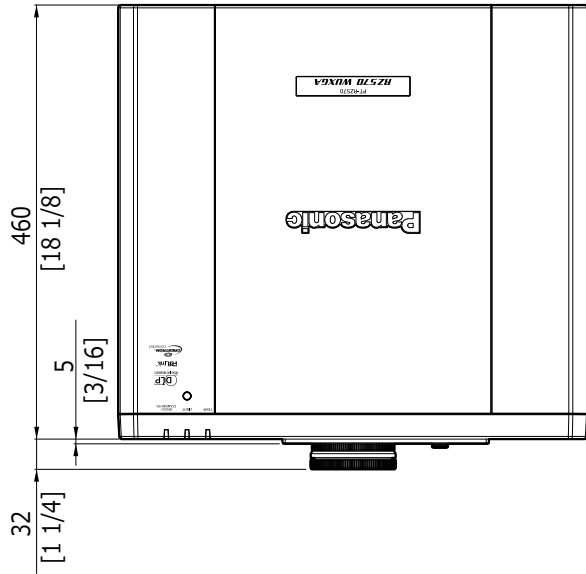

Panasonic Projector

PT-RZ570

mm [inches]