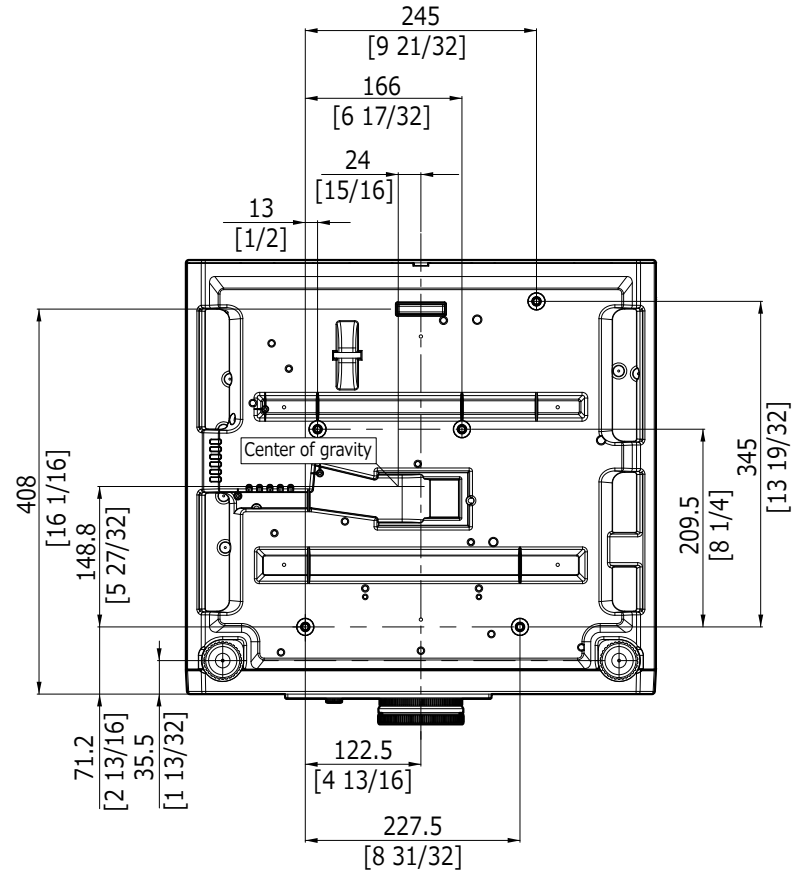

Panasonic Projector

PT-RZ570

mm [inches]