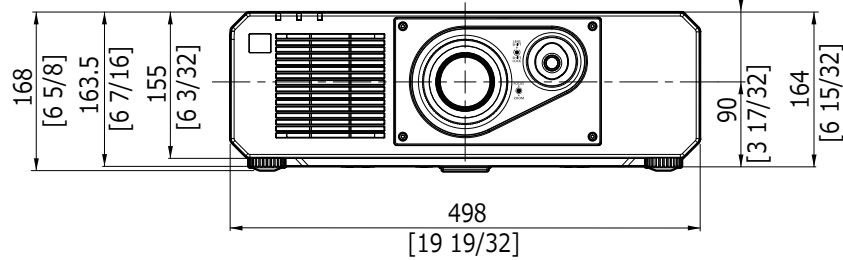

Panasonic Projector

PT-RZ570

mm [inches]