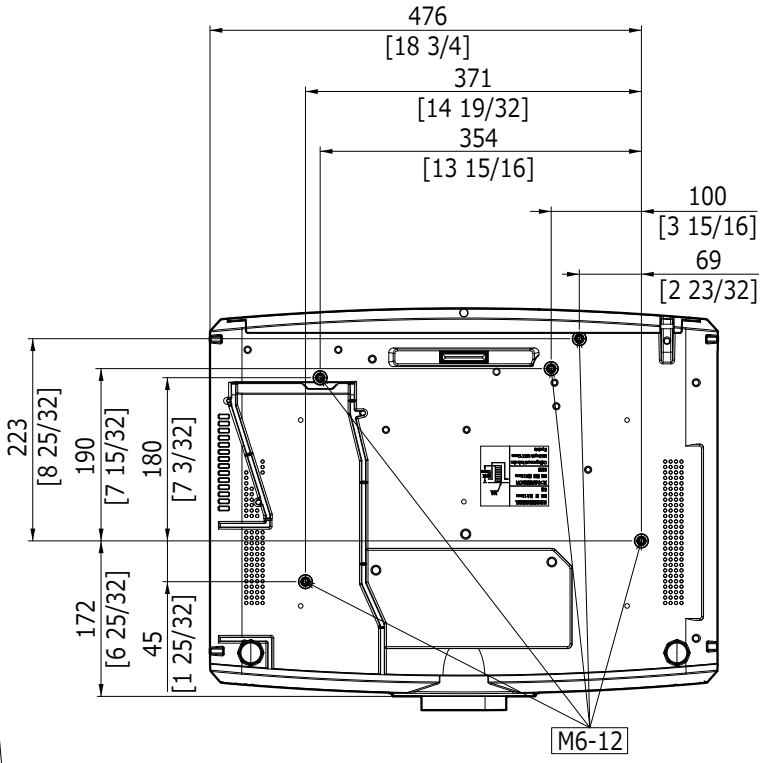

Panasonic Projector

PT-MZ670/MZ570/MW630/MW530

13-October-2017
Unit : mm [inches]

Design and specification subject to change without notice.